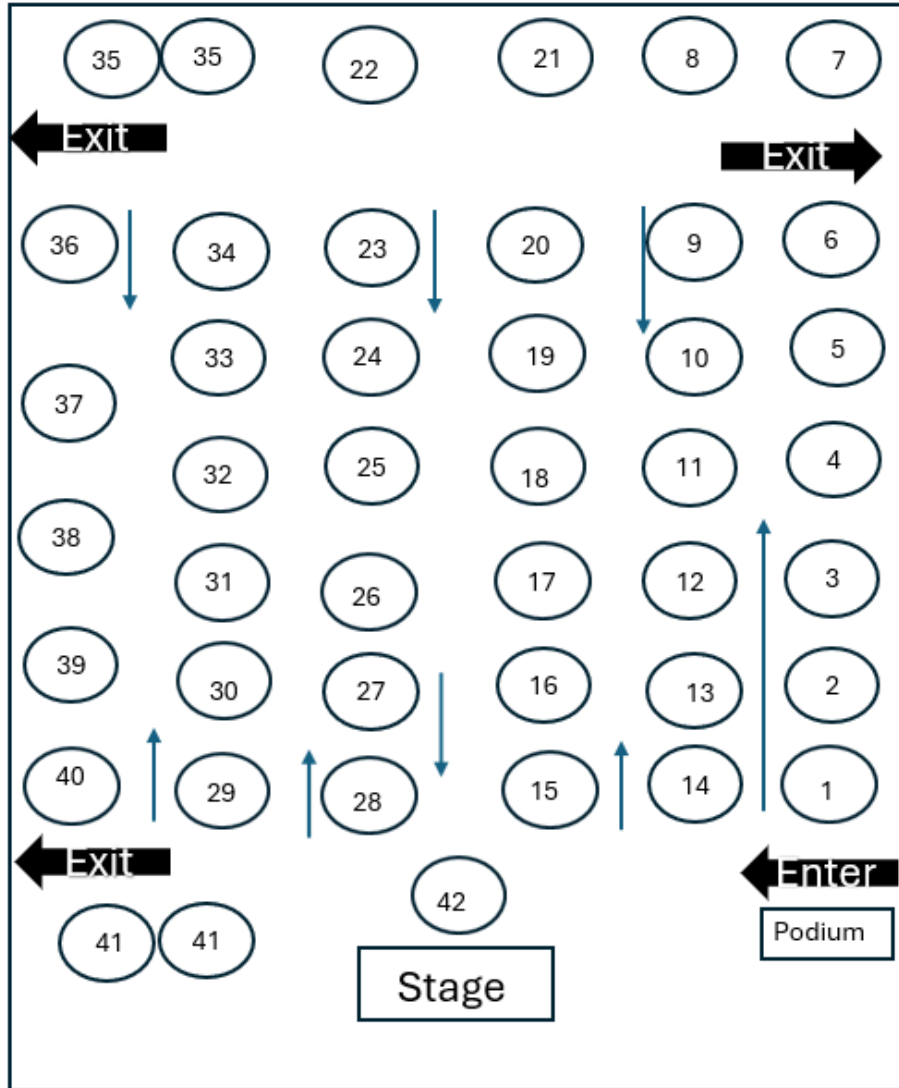

**39TH ANNUAL
BAY COUNTY JOB FAIR**
SATURDAY, MARCH 7, 2026 | 8:30 AM - 12 PM
Gulf Coast State College, Panama City

View some of the job openings by scanning this QR code or visit the event site at <https://careersourcegc.com/events>